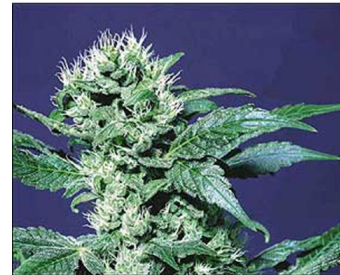

Paradise Seeds - Durga Mata

Durga Mata is named after the powerful and revered Hindu Goddess. She is ideal for an after dinner smoke leading to deep conversation.

Durga Mata can survive tough outdoor weather and still perform very well, making her an excellent choice for new growers. Durga Mata's parents were selected for their high resin content and ease of growth. She has clone like results and is ideal for a sea of green set-up.

Link: www.kiwiland.com/cannabis-seeds/paradise-seeds/durga-mata.html

Product characteristics

Brand	Paradise seeds
Gender	Regular seeds
Type	Greenhouse ; Indoor
Genetics	
High	Heavy stoned
Flowering	50 - 60 days
Height	100 - 120 cm
Yield	400 - 500 grams per m2