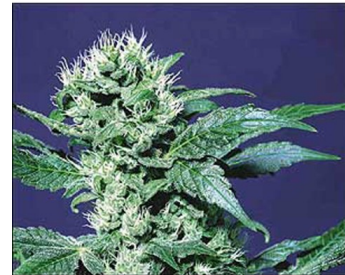

Paradise Seeds - Durga Mata

Durga Mata is named after the powerful and revered Hindu Goddess. She is ideal for an after dinner smoke leading to deep conversation.

Durga Mata can survive tough outdoor weather and still perform very well, making her an excellent choice for new growers. Durga Mata's parents were selected for their high resin content and ease of growth. She has clone like results and is ideal for a sea of green set-up.

Link: www.kiwiland.com/cannabis-seeds/paradise-seeds/durga-mata.html

Product characteristics

Brand	Paradise seeds
Gender	Regular seeds
Type	Greenhouse ; Indoor
Genetics	
High	Heavy stoned
Flowering	50 - 60 days
Height	100 - 120 cm
Yield	400 - 500 grams per m2