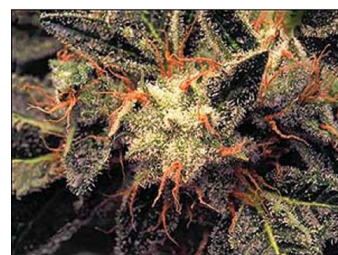

Paradise Seeds - Bella Dona

This mostly Skunk type Paradise Seeds strain is a real beauty, with very tight, compact orange buds. During the blossoming process she develops to maturity. Her temptings are of the kind you want to experience but be warned her tripping high is of a hallucinogenic nature. Sea of Green.

Link: www.kiwiland.com/cannabis-seeds/paradise-seeds/bella-dona.html

Product characteristics

Brand	Paradise seeds
Gender	Regular seeds
Type	Greenhouse ; Outdoor ; Indoor
Genetics	Ruderalis x Skunk
High	Very strong up high
Flowering	50 - 60 days
Height	120 - 150 cm
Yield	400 - 500 grams per m2